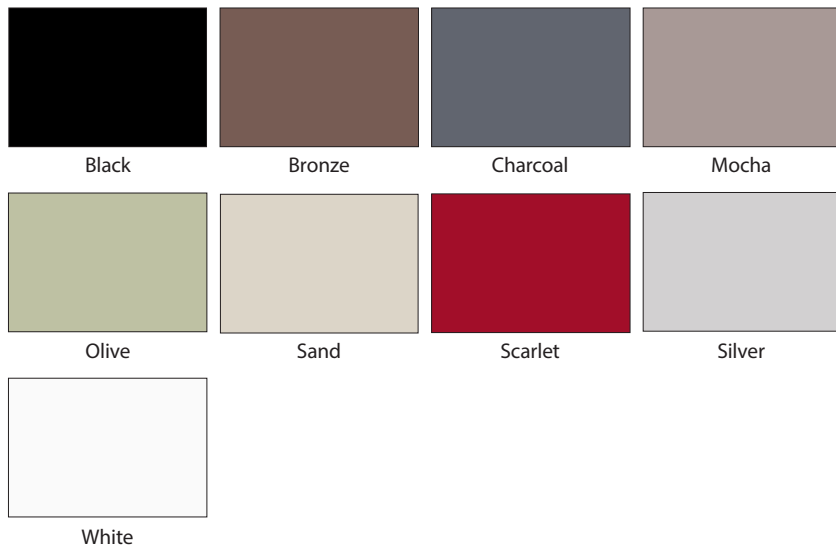

Backpainted Glass