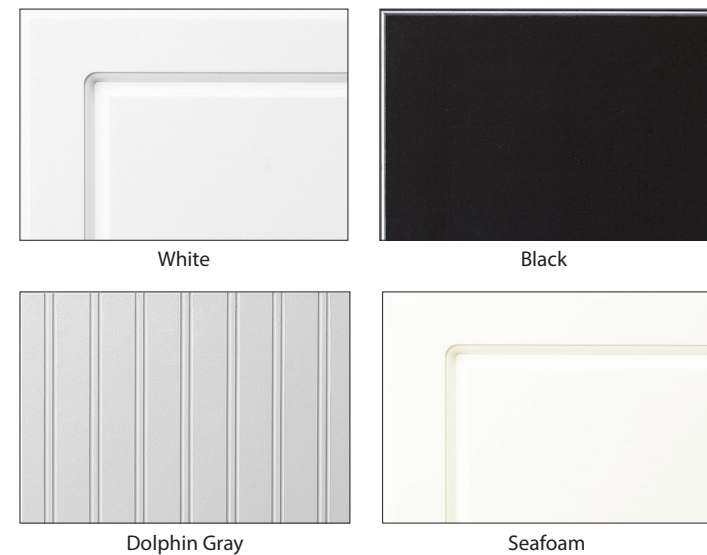

Doors Styles and Colors