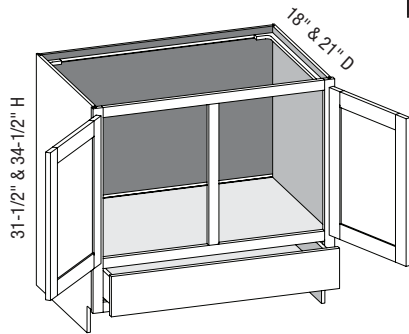

VSRV/CSVSRVCS - Vanity Sink Reverse w/Center Stile

EXP	FL	FUE	SS	PFD	EXT	FT	SBR	LE	TSS	OS	NSH	WS	MI	DT	NB
✓	✓	✓	✓	✓	✓	✓	✓	✓	✓	STD	STD		✓		

Custom Size Ranges
Width: 30" – 36"
Height: 31-1/2" – 42"
Depth: 12", 15", 18", 21"
24", 27", 30"

- When height changes, top opening height changes. Lower opening height fixed at 5".

Cabinet Code	
VSRV3031.5	VSRV3034.5
VSRV3631.5	VSRV3634.5