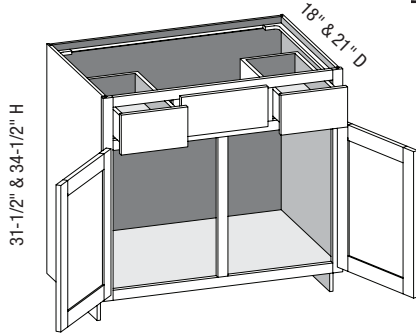

VBS/CSVSCS - Vanity Base Sink w/Center Stile

EXP	FL	FUE	SS	PFD	EXT	FT	SBR	LE	TSS	OS	NSH	WS	MI	DT	NB
✓	✓	✓	✓	✓	✓	✓	✓	✓	✓	STD	STD		✓		

Custom Size Ranges
Width: 36" – 48"
Height: 31-1/2" – 42"
Depth: 12", 15", 18", 21"
24", 27", 30"

- False top middle drawer front.
- When height changes, lower opening height changes. Upper opening height fixed at 5".
- When width changes, middle opening width changes. Left and right opening widths fixed at 9".

Cabinet Code	
VBS4231.5	VBS4234.5
VBS4831.5	VBS4834.5

VSRV/CSVSRV - Vanity Sink Reverse w/Butt Doors