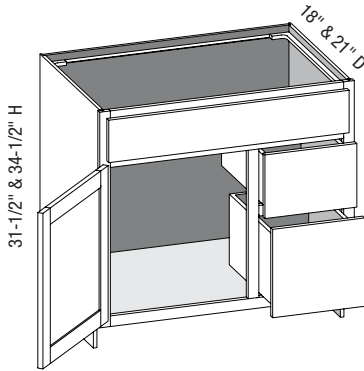

VCR/CSVCR - Vanity Combination Right

EXP	FL	FUE	SS	PFD	EXT	FT	SBR	LE	TSS	OS	NSH	WS	MI	DT	NB
✓	✓	✓	✓	✓	✓	✓	✓	✓	✓	STD	STD		✓		

Custom Size Ranges
Width: 30" – 36"
Height: 31-1/2" – 34-1/2"
Depth: 12", 15", 18", 21"
24", 27", 30"

- False top drawer front.
- When height changes, lower opening heights change. Upper and middle opening heights fixed at 5" and 8".
- When width changes, door and false drawer openings change. Lower drawer openings fixed at 12".
- Doors hinged on center stile require 1/2" overlay hinges for 1-1/4" or 1-3/8" overlays.
- Specify single or butt doors on custom size cabinets 36" wide.

Cabinet Code	
VCR3031.5	VCR3034.5
VCR3331.5	VCR3334.5
VCR3631.5	VCR3634.5