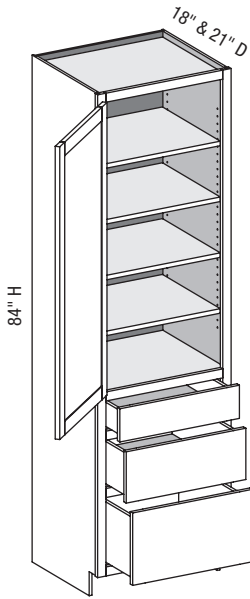

VL3V/CSVL3V - Vanity Linen Three Drawer Vanity Height

EXP	FL	FUE	SS	PFD	EXT	FT	SBR	LE	TSS	OS	NSH	WS	MI	DT	NB
✓	✓	✓	✓	✓	✓	✓	✓	✓	✓	✓	✓	✓	✓		

Custom Size Ranges
Width: 12" – 24"
Height: 84" – 120"
Depth: 12", 15", 18", 21"
24", 27", 30"

- Lower section aligns with 31-1/2" high vanity cabinets.
- Matching specie interior is not available over 96" high. Natural Birch UV material will be used.
- When height changes, upper opening height changes. Lower drawer opening heights fixed at 5", 8" and 8-1/2".
- 84" – 90" high has four shelves.
- 90-1/16" – 96" high has five shelves.
- 96-1/16" – 108" high has six shelves.
- 108-1/16" – 120" high has seven shelves.
- Separate 4" high toe platform is available with all cabinet heights.
- Specify single or butt doors on custom size cabinets 24" wide.

Cabinet Code	
VL3V1884	VL3V2484
VL3V2184