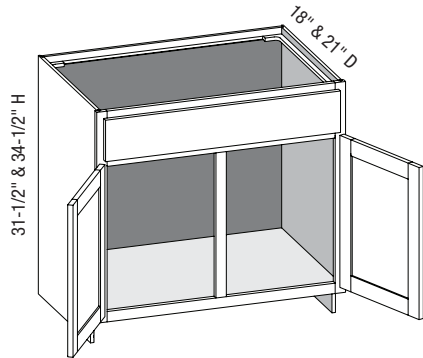

VS/CSBS2D1D - Vanity Sink Two Door One Drawer

EXP	FL	FUE	SS	PFD	EXT	FT	SBR	LE	TSS	OS	NSH	WS	MI	DT	NB
✓	✓	✓	✓	✓	✓	✓	✓	✓	✓	STD	STD		✓		

Custom Size Ranges
Width: 27" – 36"
Height: 31-1/2" – 42"
Depth: 18" – 30"

- False drawer front.
- When height changes, lower opening height changes. Upper opening height fixed at 5".

Cabinet Code	
VS3031.5	VS3034.5
VS3331.5	VS3334.5
VS3631.5	VS3634.5