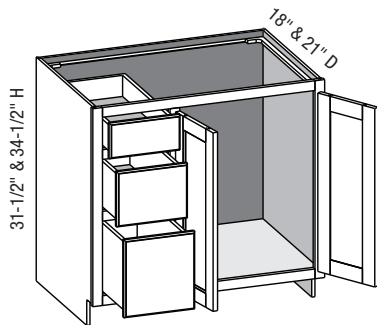

Custom Size Ranges
Width: 36" – 48"
Height: 31-1/2" – 34-1/2"
Depth: 12", 15", 18", 21"
24", 27", 30"

- When width changes, door opening remains fixed.
- When height changes, lower opening heights change. Upper and middle drawer opening heights fixed at 5" and 8".
- Doors hinged on center stile require 1/2" overlay hinges for 1-1/4" or 1-3/8" overlays.
- Specify single or butt doors on custom size cabinets 36" wide.

Cabinet Code	
VCFD3DL3631.5BD	VCFD3DL3634.5BD
VCFD3DL3931.5BD	VCFD3DL3934.5BD
VCFD3DL4231.5BD	VCFD3DL4234.5BD
VCFD3DL4531.5BD	VCFD3DL4534.5BD
VCFD3DL4831.5BD	VCFD3DL4834.5BD

Options Key: EXP = Exposed End(s) FL = Flush End(s) FUE = Flush Unexposed End(s) SS = Shaped Side PFD = Prep for False Door
EXT = Extended Stile(s) FT = Flush Toe SBR = Shaped Bottom Rail LE = Leg Extension TSS = Toe Space Side OS = Omit Shelving
NSH = No Shelf Holes WS = Solid Wood Shelves MI = Matching Interior DT = Dust Top NB = Natural Finished Bottom