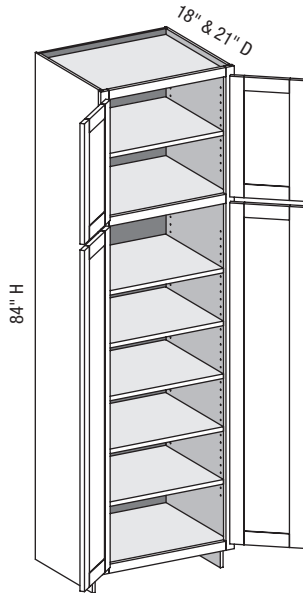

VUC/CSUC - Vanity Utility w/Butt Doors

EXP	FL	FUE	SS	PFD	EXT	FT	SBR	LE	TSS	OS	NSH	WS	MI	DT	NB
✓	✓	✓	✓	✓	✓	✓	✓	✓	✓	✓	✓	✓	✓		

Custom Size Ranges
Width: 24" – 36"
Height: 84" – 120"
Depth: 5-1/2" – 30"

- Matching specie interior is not available over 96" high. Natural Birch UV material will be used.
- When height changes, upper opening height changes. Lower opening height fixed at 56".
- 84" – 90" high has six shelves.
- 90-1/16" – 96" high has seven shelves.
- 96-1/16" – 108" high has eight shelves.
- 108-1/16" – 120" high has nine shelves.
- Separate 4" high toe platform is available with all cabinet heights.
- Specify single or butt doors on custom size cabinets 24" wide.

Cabinet Code
VUC2484BD

Options Key: EXP = Exposed End(s) FL = Flush End(s) FUE = Flush Unexposed End(s) SS = Shaped Side PFD = Prep for False Door
EXT = Extended Stile(s) FT = Flush Toe SBR = Shaped Bottom Rail LE = Leg Extension TSS = Toe Space Side OS = Omit Shelving
NSH = No Shelf Holes WS = Solid Wood Shelves MI = Matching Interior DT = Dust Top NB = Natural Finished Bottom