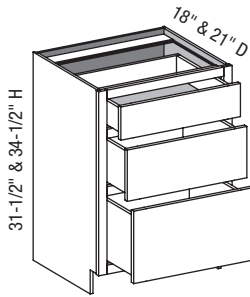

V3D/CSB3D - Vanity Three Drawer

EXP	FL	FUE	SS	PFD	EXT	FT	SBR	LE	TSS	OS	NSH	WS	MI	DT	NB
✓	✓	✓	✓	✓	✓	✓	✓	✓	✓	✓	STD	STD		✓	✓

Custom Size Ranges
Width: 12" – 39"
Height: 31-1/2" – 34-1/2"
Depth: 12", 15", 18", 21"
24", 27", 30"

- When height changes, lower opening height changes. Upper and middle opening heights fixed at 5" and 8".

Cabinet Code	
V3D1231.5	V3D1234.5
V3D1531.5	V3D1534.5
V3D1831.5	V3D1834.5
V3D2131.5	V3D2134.5
V3D2431.5	V3D2434.5