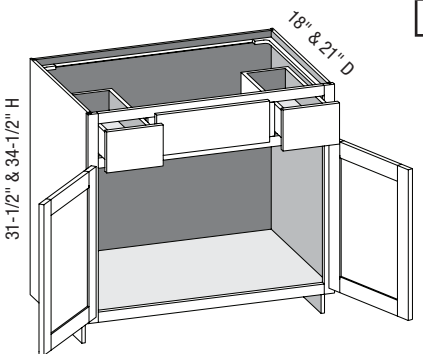

VBS/CSVBS - Vanity Base Sink w/Butt Doors

EXP	FL	FUE	SS	PFD	EXT	FT	SBR	LE	TSS	OS	NSH	WS	MI	DT	NB
✓	✓	✓	✓	✓	✓	✓	✓	✓	✓	STD	STD		✓		

Custom Size Ranges
Width: 36"
Height: 31-1/2" – 42"
Depth: 12", 15", 18", 21", 24", 27", 30"

- False top middle drawer front.
- When height changes, lower opening height changes. Upper opening height fixed at 5".

Cabinet Code	
VBS3631.5BD	VBS3634.5BD