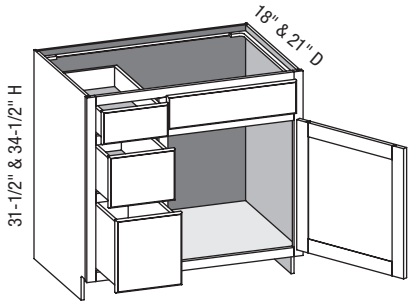

VC3DL/CSVC3DL - Vanity Combo Three Drawer Left

EXP	FL	FUE	SS	PFD	EXT	FT	SBR	LE	TSS	OS	NSH	WS	MI	DT	NB
✓	✓	✓	✓	✓	✓	✓	✓	✓	✓	STD	STD		✓		

Custom Size Ranges
Width: 36" – 48"
Height: 31-1/2" – 34-1/2"
Depth: 12", 15", 18", 21"
24", 27", 30"

- When width changes, door and false drawer openings remain fixed.
- Doors hinged on center stile require 1/2" overlay hinges for 1-1/4" or 1-3/8" overlays.

Cabinet Code	
VC3DL3631.5	VC3DL3634.5
VC3DL3931.5	VC3DL3934.5
VC3DL4231.5	VC3DL4234.5
VC3DL4531.5	VC3DL4534.5
VC3DL4831.5	VC3DL4834.5