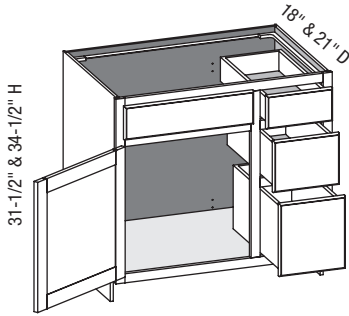

VC3DR/CSV3DR - Vanity Combo Three Drawer Right

EXP	FL	FUE	SS	PFD	EXT	FT	SBR	LE	TSS	OS	NSH	WS	MI	DT	NB
✓	✓	✓	✓	✓	✓	✓	✓	✓	✓	STD	STD		✓		

Custom Size Ranges
Width: 36" – 48"
Height: 31-1/2" – 34-1/2"
Depth: 12", 15", 18", 21"
24", 27", 30"

- When width changes, door and false drawer openings remain fixed.
- When height changes, lower opening heights change. Upper and middle opening heights fixed at 5" and 8".
- Doors hinged on center stile require 1/2" overlay hinges for 1-1/4" or 1-3/8" overlays.

Cabinet Code

VC3DR3631.5	VC3DR3634.5
VC3DR3931.5	VC3DR3934.5
VC3DR4231.5	VC3DR4234.5
VC3DR4531.5	VC3DR4534.5
VC3DR4831.5	VC3DR4834.5

VC3DR/CSV3DR - Vanity Combo Three Drawers w/Butt Doors