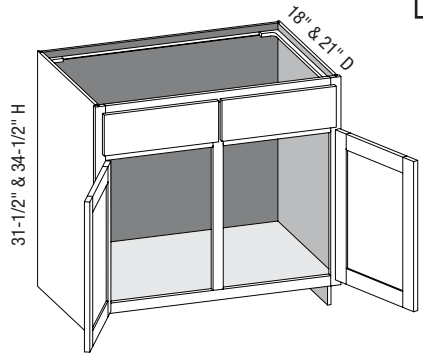

VSX/CSBS2D2D - Vanity Sink Two Door Two Drawer

EXP	FL	FUE	SS	PFD	EXT	FT	SBR	LE	TSS	OS	NSH	WS	MI	DT	NB
✓	✓	✓	✓	✓	✓	✓	✓	✓	✓	STD	STD		✓		

Custom Size Ranges
Width: 30" – 48"
Height: 31-1/2" – 42"
Depth: 18" – 30"

- Two false drawer fronts.
- When height changes, lower opening height changes. Upper opening height fixed at 5".

Cabinet Code	
VSX3031.5	VSX3034.5
VSX3631.5	VSX3634.5