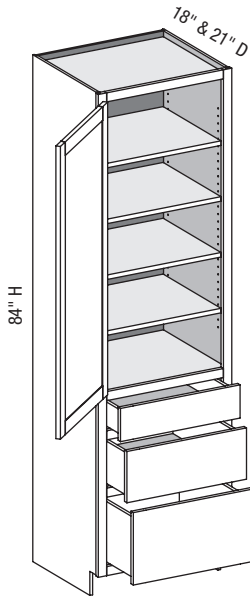

VL3B/CSU3D - Vanity Linen Three Drawer Base Height

EXP	FL	FUE	SS	PFD	EXT	FT	SBR	LE	TSS	OS	NSH	WS	MI	DT	NB
✓	✓	✓	✓	✓	✓	✓	✓	✓	✓	✓	✓	✓	✓		

Custom Size Ranges
Width: 12" – 24"
Height: 84" – 120"
Depth: 12", 15", 18", 21"
24", 27", 30"

- Lower section aligns with 34-1/2" high vanity cabinets.
- Matching specie interior is not available over 96" high. Natural Birch UV material will be used.
- When height changes, upper opening height changes. Lower drawer opening heights fixed at 5", 8" and 11-1/2".
- 84" – 90" high has four shelves.
- 90-1/16" – 96" high has five shelves.
- 96-1/16" – 108" high has six shelves.
- 108-1/16" – 120" high has seven shelves.
- Separate 4" high toe platform is available with all cabinet heights.
- Specify single or butt doors on custom size cabinets 24" wide.

Cabinet Code	
VL3B1884	VL3B2484
VL3B2184