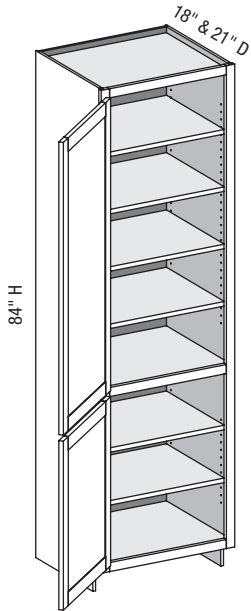

VLV/CSVLV - Vanity Linen Vanity Height

EXP	FL	FUE	SS	PFD	EXT	FT	SBR	LE	TSS	OS	NSH	WS	MI	DT	NB
✓	✓	✓	✓	✓	✓	✓	✓	✓		✓	✓	✓	✓		

Custom Size Ranges
Width: 12" – 24"
Height: 84" – 120"
Depth: 5-1/2" – 30"

- Lower section aligns with 31-1/2" high vanity cabinets.
- Matching specie interior is not available over 96" high. Natural Birch UV material will be used.
- When height changes, upper opening height changes. Lower opening height fixed at 24-1/2".
- 84" – 90" high has six shelves.
- 90-1/16" – 96" high has seven shelves.
- 96-1/16" – 108" high has eight shelves.
- 108-1/16" – 120" high has nine shelves.
- Separate 4" high toe platform is available with all cabinet heights.
- Specify single or butt doors on custom size cabinets 24" wide.

Cabinet Code	
VLV1884	VLV2484
VLV2184