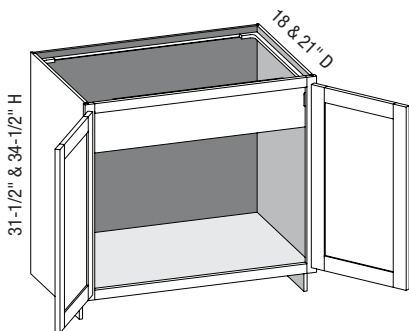

VSFD/CSBSFD - Vanity Base Sink Full Door w/Butt Doors

EXP	FL	FUE	SS	PFD	EXT	FT	SBR	LE	TSS	OS	NSH	WS	MI	DT	NB
✓	✓	✓	✓		✓	✓	✓	✓	✓		STD		✓		

Custom Size Ranges
Width: 24" – 36"
Height: 31-1/2" – 34-1/2"
Depth: 18" – 30"

- 6-3/4" high apron conceals sink bowl, accommodates hinges and matches cabinet interior.
- Specify single or butt doors on custom size cabinets 24" wide.

Cabinet Code	
VSFD2431.5BD	VSFD2434.5BD
VSFD2731.5BD	VSFD2734.5BD
VSFD3031.5BD	VSFD3034.5BD
VSFD3331.5BD	VSFD3334.5BD
VSFD3631.5BD	VSFD3634.5BD

Options Key: EXP = Exposed End(s) FL = Flush End(s) FUE = Flush Unexposed End(s) SS = Shaped Side PFD = Prep for False Door
EXT = Extended Stile(s) FT = Flush Toe SBR = Shaped Bottom Rail LE = Leg Extension TSS = Toe Space Side OS = Omit Shelving
NSH = No Shelf Holes WS = Solid Wood Shelves MI = Matching Interior DT = Dust Top NB = Natural Finished Bottom