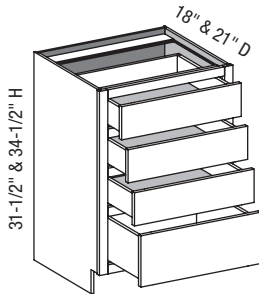

V4D/CSB4D - Vanity Four Drawer

EXP	FL	FUE	SS	PFD	EXT	FT	SBR	LE	TSS	OS	NSH	WS	MI	DT	NB
✓	✓	✓	✓	✓	✓	✓	✓	✓	✓	✓	STD	STD		✓	✓

Custom Size Ranges
Width: 12" – 39"
Height: 31-1/2" – 34-1/2"
Depth: 12", 15", 18", 21"
24", 27", 30"

- When height changes, lower opening height changes. Upper opening heights fixed at 5".

Cabinet Code	
V4D1231.5	V4D1234.5
V4D1531.5	V4D1534.5
V4D1831.5	V4D1834.5
V4D2131.5	V4D2134.5
V4D2431.5	V4D2434.5