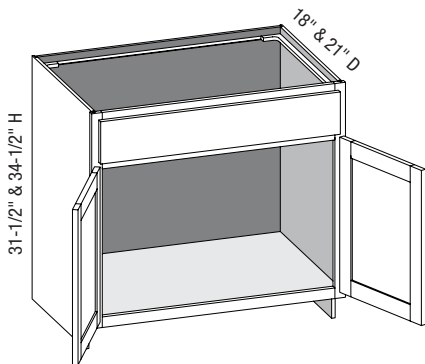

EXP	FL	FUE	SS	PFD	EXT	FT	SBR	LE	TSS	OS	NSH	WS	MI	DT	NB
✓	✓	✓	✓	✓	✓	✓	✓	✓	✓	STD	STD		✓		

Custom Size Ranges
Width: 24" – 36"
Height: 31-1/2" – 42"
Depth: 18" – 30"

- False drawer front.
- When height changes, lower opening height changes. Upper opening height fixed at 5".
- Specify single or butt doors on custom size cabinets 24" wide.

Cabinet Code	
VS2431.5BD	VS2434.5BD
VS2731.5BD	VS2734.5BD
VS3031.5BD	VS3034.5BD
VS3331.5BD	VS3334.5BD
VS3631.5BD	VS3634.5BD

Options Key: EXP = Exposed End(s) FL = Flush End(s) FUE = Flush Unexposed End(s) SS = Shaped Side PFD = Prep for False Door
EXT = Extended Stile(s) FT = Flush Toe SBR = Shaped Bottom Rail LE = Leg Extension TSS = Toe Space Side OS = Omit Shelving
NSH = No Shelf Holes WS = Solid Wood Shelves MI = Matching Interior DT = Dust Top NB = Natural Finished Bottom