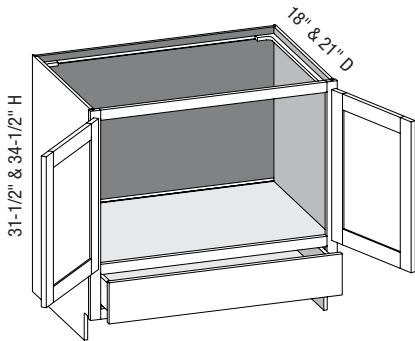

EXP	FL	FUE	SS	PFD	EXT	FT	SBR	LE	TSS	OS	NSH	WS	MI	DT	NB
✓	✓	✓	✓	✓	✓	✓	✓	✓	✓	STD	STD		✓		

Custom Size Ranges
Width: 24" – 36"
Height: 31-1/2" – 42"
Depth: 12", 15", 18", 21"
24", 27", 30"

- When height changes, top opening height changes. Lower opening height fixed at 5".

Cabinet Code	
VSRV2431.5BD	VSRV2434.5BD
VSRV3031.5BD	VSRV3034.5BD
VSRV3631.5BD	VSRV3634.5BD