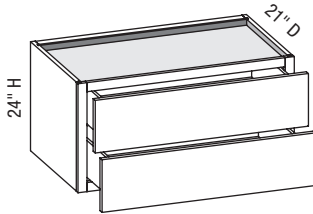

WHV2D/CSWHV2D - Wall Hung Vanity Two Drawers

EXP	FL	FUE	SS	PFD	EXT	FT	SBR	LE	TSS	OS	NSH	WS	MI	DT	NB
✓	✓	✓		✓	✓					STD	STD		✓	STD	✓

Custom Size Ranges
Width: 21" – 36"
Height: 18" – 24"
Depth: 18", 21"

- Includes two precut 2 x 4 installation cleats.
- Drawer boxes are 6" less than the depth of the cabinet to accommodate inset drawers and hardware.
- The load capacity of these cabinets is greatly dependent on the quality of the installation screws and whether the cabinets are secured into the wall studs. If not secured into two or more studs, using high quality installation screws the cabinet may not support the desired weight.
- Conestoga will not be responsible for cabinet failure due to inadequate installation techniques or materials.

24" High	
WHV2D2124	WHV2D3024
WHV2D2424	WHV2D3324
WHV2D2724	WHV2D3624