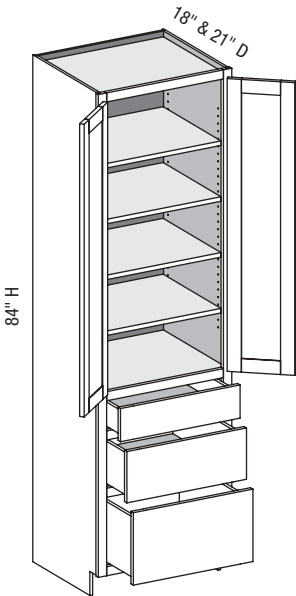

VL3V/CSVL3V - Vanity Linen Three Drawer Vanity Height w/Butt Doors

EXP	FL	FUE	SS	PFD	EXT	FT	SBR	LE	TSS	OS	NSH	WS	MI	DT	NB
✓	✓	✓	✓	✓	✓	✓	✓	✓	✓	✓	✓	✓	✓		

Custom Size Ranges
Width: 24" – 36"
Height: 84" – 120"
Depth: 12", 15", 18", 21"
24", 27", 30"

- Lower section aligns with 31-1/2" high vanity cabinets.
- Matching specie interior is not available over 96" high. Natural Birch UV material will be used.
- When height changes, upper opening height changes. Lower drawer opening heights fixed at 5", 8" and 8-1/2".
- 84" – 90" high has four shelves.
- 90-1/16" – 96" high has five shelves.
- 96-1/16" – 108" high has six shelves.
- 108-1/16" – 120" high has seven shelves.
- Separate 4" high toe platform is available with all cabinet heights.
- Specify single or butt doors on custom size cabinets 24" wide.

Cabinet Code
VL3V2484BD

Options Key: EXP = Exposed End(s) FL = Flush End(s) FUE = Flush Unexposed End(s) SS = Shaped Side PFD = Prep for False Door
EXT = Extended Stile(s) FT = Flush Toe SBR = Shaped Bottom Rail LE = Leg Extension TSS = Toe Space Side OS = Omit Shelving
NSH = No Shelf Holes WS = Solid Wood Shelves MI = Matching Interior DT = Dust Top NB = Natural Finished Bottom