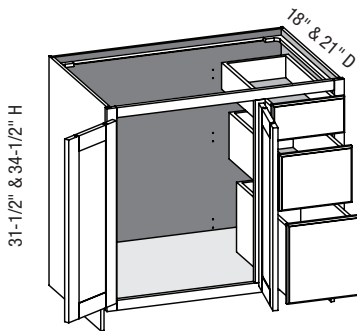

VCFD3DR/CSVCFD3DR - Vanity Combo Full Door Three Drawers Right w/Butt Doors

EXP	FL	FUE	SS	PFD	EXT	FT	SBR	LE	TSS	OS	NSH	WS	MI	DT	NB
✓	✓	✓	✓	✓	✓	✓	✓	✓	✓	STD	STD		✓		

Custom Size Ranges
Width: 36" – 48"
Height: 31-1/2" – 34-1/2"
Depth: 12", 15", 18", 21"
24", 27", 30"

- When width changes, door opening remains fixed.
- When height changes, lower opening heights change. Upper and middle drawer opening heights fixed at 5" and 8".
- Doors hinged on center stile require 1/2" overlay hinges for 1-1/4" or 1-3/8" overlays.
- Specify single or butt doors on custom size cabinets 36" wide.

Cabinet Code	
VCFD3DR3631.5BD	VCFD3DR3634.5BD
VCFD3DR3931.5BD	VCFD3DR3934.5BD
VCFD3DR4231.5BD	VCFD3DR4234.5BD
VCFD3DR4531.5BD	VCFD3DR4534.5BD
VCFD3DR4831.5BD	VCFD3DR4834.5BD

Options Key: EXP = Exposed End(s) FL = Flush End(s) FUE = Flush Unexposed End(s) SS = Shaped Side PFD = Prep for False Door
EXT = Extended Stile(s) FT = Flush Toe SBR = Shaped Bottom Rail LE = Leg Extension TSS = Toe Space Side OS = Omit Shelving
NSH = No Shelf Holes WS = Solid Wood Shelves MI = Matching Interior DT = Dust Top NB = Natural Finished Bottom