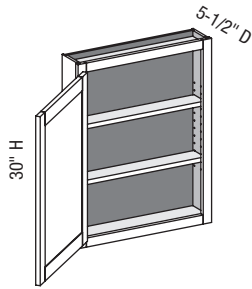

VW/CSW - Vanity Wall

EXP	FL	FUE	SS	PFD	EXT	FT	SBR	LE	TSS	OS	NSH	WS	MI	DT	NB
✓	✓	✓		✓	✓					✓	✓	✓	✓		✓

Custom Size Ranges
Width: 9" – 36"
Height: 12" – 48"
Depth: 5-1/2" – 30"

- 12" – 18" high has no shelves.
- 18-1/16" – 24" high has one shelf.
- 24-1/16" – 36" high has two shelves.
- 36-1/16" – 48" high has three shelves.
- Specify single or butt doors on custom size cabinets 24" wide.

30" High	
VW1230	VW1830
VW1530	VW2430