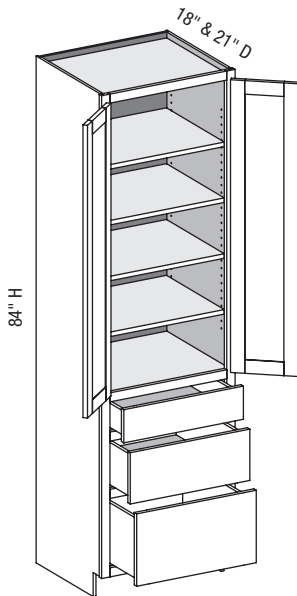

VL3B/CSU3D - Vanity Linen Three Drawer Base Height w/Butt Doors

EXP	FL	FUE	SS	PFD	EXT	FT	SBR	LE	TSS	OS	NSH	WS	MI	DT	NB
✓	✓	✓	✓	✓	✓	✓	✓	✓	✓	✓	✓	✓	✓		

Custom Size Ranges
Width: 24" – 36"
Height: 84" – 120"
Depth: 12", 15", 18", 21"
24", 27", 30"

- Lower section aligns with 34-1/2" high vanity cabinets.
- Matching specie interior is not available over 96" high. Natural Birch UV material will be used.
- When height changes, upper opening height changes. Lower drawer opening heights fixed at 5", 8" and 11-1/2".
- 84" – 90" high has four shelves.
- 90-1/16" – 96" high has five shelves.
- 96-1/16" – 108" high has six shelves.
- 108-1/16" – 120" high has seven shelves.
- Separate 4" high toe platform is available with all cabinet heights.
- Specify single or butt doors on custom size cabinets 24" wide.

Cabinet Code
VL3B2484BD

Options Key: EXP = Exposed End(s) FL = Flush End(s) FUE = Flush Unexposed End(s) SS = Shaped Side PFD = Prep for False Door
EXT = Extended Stile(s) FT = Flush Toe SBR = Shaped Bottom Rail LE = Leg Extension TSS = Toe Space Side OS = Omit Shelving
NSH = No Shelf Holes WS = Solid Wood Shelves MI = Matching Interior DT = Dust Top NB = Natural Finished Bottom