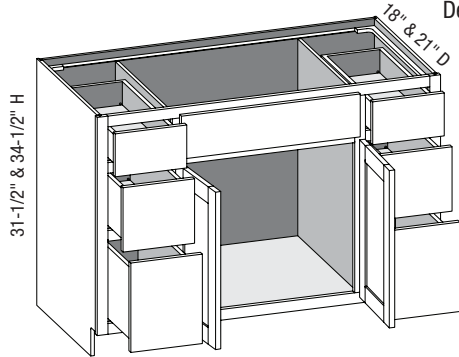

VC6D/CSVC6D - Vanity Combination Six Drawer w/Butt Doors

EXP	FL	FUE	SS	PFD	EXT	FT	SBR	LE	TSS	OS	NSH	WS	MI	DT	NB
✓	✓	✓	✓	✓	✓	✓	✓		✓	STD	STD		✓		

Custom Size Ranges
Width: 48" – 72"
Height: 31-1/2" – 34-1/2"
Depth: 12", 15", 18", 21"
24", 27", 30"

- One false top drawer front, two functional top drawers.
- When height changes, lower opening heights change. Upper and middle drawer openings heights fixed at 5" and 8".
- When width changes, door and false drawer front openings change.
- Doors hinged on center stile require 1/2" overlay hinges for 1-1/4" or 1-3/8" overlays.

Cabinet Code	
VC6D4831.5BD	VC6D4834.5BD
VC6D6031.5BD	VC6D6034.5BD

VC3D/CSVC3D - Vanity Combination Three Drawer w/Butt Doors

EXP	FL	FUE	SS	PFD	EXT	FT	SBR	LE	TSS	OS	NSH	WS	MI	DT	NB
✓	✓	✓	✓	✓	✓	✓	✓	✓	✓	STD	STD		✓		

Custom Size Ranges
Width: 48" – 72"
Height: 31-1/2" – 34-1/2"
Depth: 12", 15", 18", 21"
24", 27", 30"

- Two false top drawer fronts, one functional top drawer.
- When height changes, lower opening heights change. Upper and middle drawer openings heights fixed at 5" and 8".
- When width changes, door and false drawer front openings change.
- Doors hinged on center stile require 1/2" overlay hinges for 1-1/4" or 1-3/8" overlays.