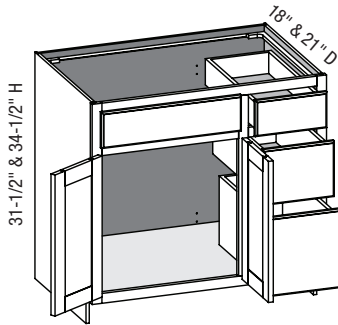

EXP	FL	FUE	SS	PFD	EXT	FT	SBR	LE	TSS	OS	NSH	WS	MI	DT	NB
✓	✓	✓	✓	✓	✓	✓	✓	✓	✓	STD	STD		✓		

Custom Size Ranges
Width: 36" – 48"
Height: 31-1/2" – 34-1/2"
Depth: 12", 15", 18", 21"
24", 27", 30"

- When width changes, door and false drawer openings remain fixed.
- When height changes, lower opening heights change. Upper and middle opening heights fixed at 5" and 8".
- Doors hinged on center stile require 1/2" overlay hinges for 1-1/4" or 1-3/8" overlays.
- Specify single or butt doors on custom size cabinets 36" wide.

Cabinet Code

VC3DR3631.5BD	VC3DR3634.5BD
VC3DR3931.5BD	VC3DR3934.5BD
VC3DR4231.5BD	VC3DR4234.5BD
VC3DR4531.5BD	VC3DR4534.5BD
VC3DR4831.5BD	VC3DR4834.5BD

Options Key: EXP = Exposed End(s) FL = Flush End(s) FUE = Flush Unexposed End(s) SS = Shaped Side PFD = Prep for False Door
EXT = Extended Stile(s) FT = Flush Toe SBR = Shaped Bottom Rail LE = Leg Extension TSS = Toe Space Side OS = Omit Shelving
NSH = No Shelf Holes WS = Solid Wood Shelves MI = Matching Interior DT = Dust Top NB = Natural Finished Bottom