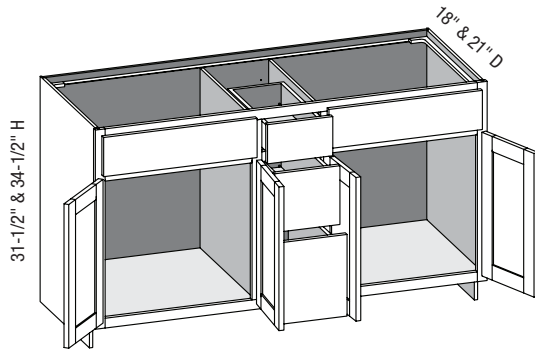

Cabinet Code	
VC3D6031.5BD	VC3D6034.5BD

Options Key: EXP = Exposed End(s) FL = Flush End(s) FUE = Flush Unexposed End(s) SS = Shaped Side PFD = Prep for False Door
EXT = Extended Stile(s) FT = Flush Toe SBR = Shaped Bottom Rail LE = Leg Extension TSS = Toe Space Side OS = Omit Shelving
NSH = No Shelf Holes WS = Solid Wood Shelves MI = Matching Interior DT = Dust Top NB = Natural Finished Bottom