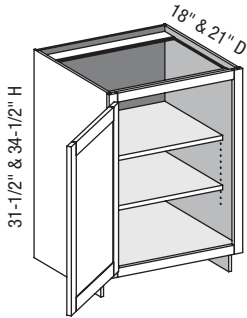

VBF/CSBFD - Vanity Base Full Door

EXP	FL	FUE	SS	PFD	EXT	FT	SBR	LE	TSS	OS	NSH	WS	MI	DT	NB
✓	✓	✓	✓	✓	✓	✓	✓	✓	✓	✓	✓	✓	✓	✓	

Custom Size Ranges
Width: 9" – 24"
Height: 10" – 48"
Depth: 5-1/2" – 30"

- 10" – 22" high has no shelves.
- 22-1/16" – 28" high has one shelf.
- 28-1/16" – 40" high has two shelves.
- 40-1/16" – 48" high has three shelves.
- Specify single or butt doors on custom size cabinets 24" wide.

Cabinet Code	
VBF1831.5	VBF1834.5

VBF/CSBFD - Vanity Base Full Door w/Butt Doors