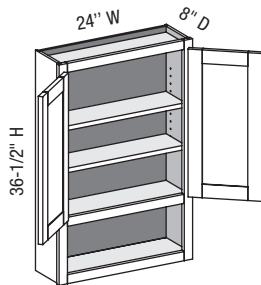

WWS/CSWS - Vanity Wall Shelf w/Butt Doors

EXP	FL	FUE	SS	PFD	EXT	FT	SBR	LE	TSS	OS	NSH	WS	MI	DT	NB
✓	✓	✓		✓	✓					✓	✓	✓	✓		✓

Custom Size Ranges
Width: 24" – 36"
Height: 24" – 48"
Depth: 5-1/2" – 12-1/2"

- 8" high bottom opening – fixed.
- Lower section does not match exterior specie unless matching interior is ordered.

36" High
VWS2436.5BD

WHV/CSWHV - Wall Hung Vanity