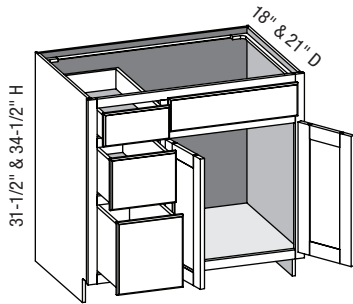

VC3DL/CSVC3DL - Vanity Combo Three Drawers w/Butt Doors

EXP	FL	FUE	SS	PFD	EXT	FT	SBR	LE	TSS	OS	NSH	WS	MI	DT	NB
✓	✓	✓	✓	✓	✓	✓	✓	✓	✓	STD	STD		✓		

Custom Size Ranges
Width: 36" – 48"
Height: 31-1/2" – 34-1/2"
Depth: 12", 15", 18", 21"
24", 27", 30"

- When width changes, door and false drawer openings remain fixed.
- Doors hinged on center stile require 1/2" overlay hinges for 1-1/4" or 1-3/8" overlays.

Cabinet Code	
VC3DL3631.5BD	VC3DL3634.5BD
VC3DL3931.5BD	VC3DL3934.5BD
VC3DL4231.5BD	VC3DL4234.5BD
VC3DL4531.5BD	VC3DL4534.5BD
VC3DL4831.5BD	VC3DL4834.5BD