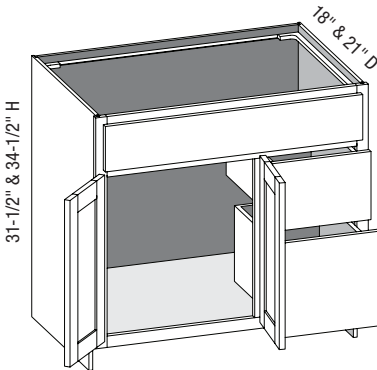

VCR/CSVCR - Vanity Combination Right w/Butt Doors

EXP	FL	FUE	SS	PFD	EXT	FT	SBR	LE	TSS	OS	NSH	WS	MI	DT	NB
✓	✓	✓	✓	✓	✓	✓	✓	✓	✓	STD	STD		✓		

Custom Size Ranges
Width: 36" – 48"
Height: 31-1/2" – 34-1/2"
Depth: 12", 15", 18", 21"
24", 27", 30"

- False top drawer front.
- When height changes, lower opening heights change. Upper and middle opening heights fixed at 5" and 8".
- When width changes, door and false drawer openings change. Lower drawer openings fixed at 12".
- Doors hinged on center stile require 1/2" overlay hinges for 1-1/4" or 1-3/8" overlays.
- Specify single or butt doors on custom size cabinets 36" wide.

Cabinet Code	
VCR4231.5BD	VCR4234.5BD
VCR4831.5BD	VCR4834.5BD

Options Key: EXP = Exposed End(s) FL = Flush End(s) FUE = Flush Unexposed End(s) SS = Shaped Side PFD = Prep for False Door
EXT = Extended Stile(s) FT = Flush Toe SBR = Shaped Bottom Rail LE = Leg Extension TSS = Toe Space Side OS = Omit Shelving
NSH = No Shelf Holes WS = Solid Wood Shelves MI = Matching Interior DT = Dust Top NB = Natural Finished Bottom