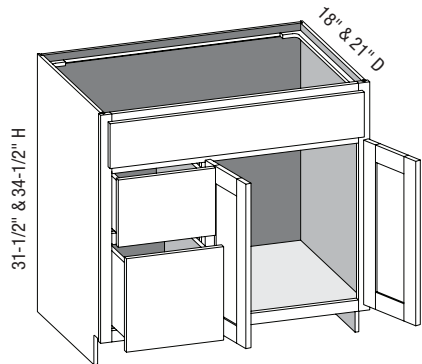

Custom Size Ranges
Width: 36" – 48"
Height: 31-1/2" – 34-1/2"
Depth: 12", 15", 18", 21"
24", 27", 30"

- False top drawer front.
- When height changes, lower opening heights change. Upper and middle opening heights fixed at 5" and 8".
- When width changes, door and false drawer openings change. Lower drawer openings fixed at 12".
- Doors hinged on center stile require 1/2" overlay hinges for 1-1/4" or 1-3/8" overlays.
- Specify single or butt doors on custom size cabinets 36" wide.

Cabinet Code	
VCL4231.5BD	VCL4234.5BD
VCL4831.5BD	VCL4834.5BD

Options Key: EXP = Exposed End(s) FL = Flush End(s) FUE = Flush Unexposed End(s) SS = Shaped Side PFD = Prep for False Door
EXT = Extended Stile(s) FT = Flush Toe SBR = Shaped Bottom Rail LE = Leg Extension TSS = Toe Space Side OS = Omit Shelving
NSH = No Shelf Holes WS = Solid Wood Shelves MI = Matching Interior DT = Dust Top NB = Natural Finished Bottom