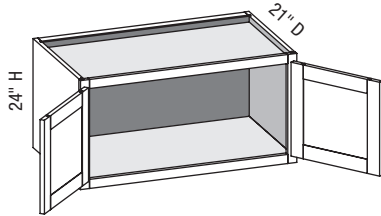

WHV/CSWHV - Wall Hung Vanity w/Butt Doors

EXP	FL	FUE	SS	PFD	EXT	FT	SBR	LE	TSS	OS	NSH	WS	MI	DT	NB
✓	✓	✓		✓	✓					STD	STD		✓	STD	✓

Custom Size Ranges
Width: 24" – 36"
Height: 18" – 24"
Depth: 18" – 21"

- Includes two precut 2 x 4 installation cleats.
- The load capacity of these cabinets is greatly dependent on the quality of the installation screws and whether the cabinets are secured into the wall studs. If not secured into two or more studs, using high quality installation screws the cabinet may not support the desired weight.
- Conestoga will not be responsible for cabinet failure due to inadequate installation techniques or materials.

24" High

WHV2424BD	WHV3324BD
WHV2724BD	WHV3624BD
WHV3024BD	

WHV/CSWHVCS - Wall Hung Vanity w/Center Stile

EXP	FL	FUE	SS	PFD	EXT	FT	SBR	LE	TSS	OS	NSH	WS	MI	DT	NB
✓	✓	✓		✓	✓					STD	STD		✓	STD	✓