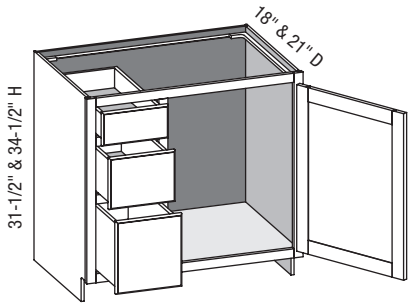

VCFD3DL/CSVCFD3DL - Vanity Combo Full Door Three Drawer Left

EXP	FL	FUE	SS	PFD	EXT	FT	SBR	LE	TSS	OS	NSH	WS	MI	DT	NB
✓	✓	✓	✓	✓	✓	✓	✓	✓	✓	STD	STD		✓		

Custom Size Ranges
Width: 36" – 48"
Height: 31-1/2" – 34-1/2"
Depth: 12", 15", 18", 21"
24", 27", 30"

- When width changes, door opening remains fixed.
- When height changes, lower opening heights change. Upper and middle drawer opening heights fixed at 5" and 8".
- Doors hinged on center stile require 1/2" overlay hinges for 1-1/4" or 1-3/8" overlays.

Cabinet Code	
VCFD3DL3631.5	VCFD3DL3634.5
VCFD3DL3931.5	VCFD3DL3934.5
VCFD3DL4231.5	VCFD3DL4234.5
VCFD3DL4531.5	VCFD3DL4534.5
VCFD3DL4831.5	VCFD3DL4834.5

VCFD3DL/CSVCFD3DL - Vanity Combo Full Door Three Drawers Left w/Butt Doors

EXP	FL	FUE	SS	PFD	EXT	FT	SBR	LE	TSS	OS	NSH	WS	MI	DT	NB
✓	✓	✓	✓	✓	✓	✓	✓	✓	✓	STD	STD		✓