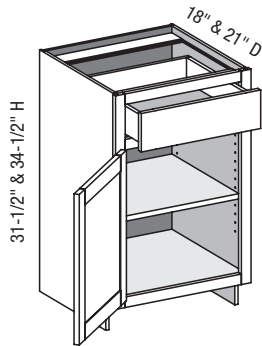

**VB/CSB - Vanity Base**

EXP	FL	FUE	SS	PFD	EXT	FT	SBR	LE	TSS	OS	NSH	WS	MI	DT	NB
✓	✓	✓	✓	✓	✓	✓	✓	✓	✓	✓	✓	✓	✓	✓	✓

Custom Size Ranges  
Width: 12" – 24"  
Height: 31-1/2" – 42"  
Depth: 12", 15", 18", 21",  
24", 27", 30"

- When height changes, lower opening height changes. Upper opening height fixed at 5".
- Specify single or butt doors on custom size cabinets 24" wide.

Cabinet Code	
VB1231.5	VB1234.5
VB1531.5	VB1534.5
VB1831.5	VB1834.5
VB2131.5	VB2134.5