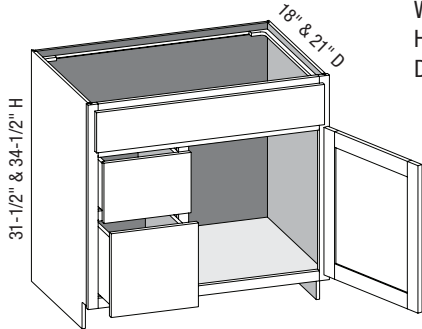

VCL/CSVCL - Vanity Combination Left

EXP	FL	FUE	SS	PFD	EXT	FT	SBR	LE	TSS	OS	NSH	WS	MI	DT	NB
✓	✓	✓	✓	✓	✓	✓	✓	✓	✓	STD	STD		✓		

Custom Size Ranges
Width: 30" – 36"
Height: 31-1/2" – 34-1/2"
Depth: 12", 15", 18", 21"
24", 27", 30"

- False top drawer front.
- When height changes, lower opening heights change. Upper and middle opening heights fixed at 5" and 8".
- When width changes, door and false drawer openings change. Lower drawer openings fixed at 12".
- Doors hinged on center stile require 1/2" overlay hinges for 1-1/4" or 1-3/8" overlays.
- Specify single or butt doors on custom size cabinets 36" wide.

Cabinet Code	
VCL3031.5	VCL3034.5
VCL3331.5	VCL3334.5
VCL3631.5	VCL3634.5

VCL/CSVCL - Vanity Combination Left w/Butt Doors

EXP	FL	FUE	SS	PFD	EXT	FT	SBR	LE	TSS	OS	NSH	WS	MI	DT	NB
✓	✓	✓	✓	✓	✓	✓	✓	✓	✓	STD	STD		✓