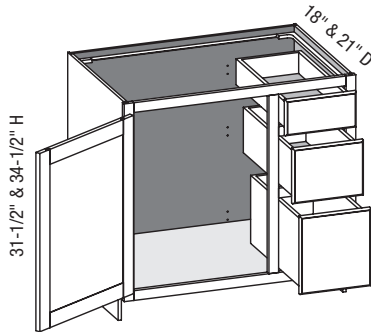

VCFD3DR/CSVCFD3DR - Vanity Combo Full Door Three Drawer Right

EXP	FL	FUE	SS	PFD	EXT	FT	SBR	LE	TSS	OS	NSH	WS	MI	DT	NB
✓	✓	✓	✓	✓	✓	✓	✓	✓	✓	STD	STD		✓		

Custom Size Ranges
Width: 36" – 48"
Height: 31-1/2" – 34-1/2"
Depth: 12", 15", 18", 21"
24", 27", 30"

- When width changes, door opening remains fixed.
- When height changes, lower opening heights change. Upper and middle drawer opening heights fixed at 5" and 8".
- Doors hinged on center stile require 1/2" overlay hinges for 1-1/4" or 1-3/8" overlays.

Cabinet Code	
VCFD3DR3631.5	VCFD3DR3634.5
VCFD3DR3931.5	VCFD3DR3934.5
VCFD3DR4231.5	VCFD3DR4234.5
VCFD3DR4531.5	VCFD3DR4534.5
VCFD3DR4831.5	VCFD3DR4834.5