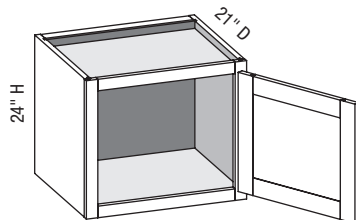

EXP	FL	FUE	SS	PFD	EXT	FT	SBR	LE	TSS	OS	NSH	WS	MI	DT	NB
✓	✓	✓		✓	✓					STD	STD		✓	STD	✓

Custom Size Ranges
Width: 21" – 24"
Height: 18" – 24"
Depth: 18" – 21"

- Includes two precut 2 x 4 installation cleats.
- The load capacity of these cabinets is greatly dependent on the quality of the installation screws and whether the cabinets are secured into the wall studs. If not secured into two or more studs, using high quality installation screws the cabinet may not support the desired weight.
- Conestoga will not be responsible for cabinet failure due to inadequate installation techniques or materials.

24" High
WHV2124
WHV2424

Options Key: EXP = Exposed End(s) FL = Flush End(s) FUE = Flush Unexposed End(s) SS = Shaped Side PFD = Prep for False Door
EXT = Extended Stile(s) FT = Flush Toe SBR = Shaped Bottom Rail LE = Leg Extension TSS = Toe Space Side OS = Omit Shelving
NSH = No Shelf Holes WS = Solid Wood Shelves MI = Matching Interior DT = Dust Top NB = Natural Finished Bottom