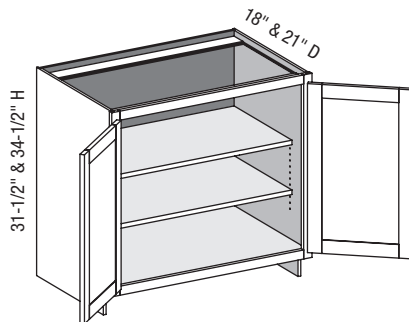

EXP	FL	FUE	SS	PFD	EXT	FT	SBR	LE	TSS	OS	NSH	WS	MI	DT	NB
✓	✓	✓	✓	✓	✓	✓	✓	✓	✓	✓	✓	✓	✓	✓	

Custom Size Ranges
Width: 24" – 36"
Height: 10" – 48"
Depth: 5-1/2" – 30"

- 10" – 22" high has no shelves.
- 22-1/16" – 28" high has one shelf.
- 28-1/16" – 40" high has two shelves.
- 40-1/16" – 48" high has three shelves.
- Specify single or butt doors on custom size cabinets 24" wide.

Cabinet Code	
VBF2431.5BD	VBF2434.5BD
VBF2731.5BD	VBF2734.5BD
VBF3031.5BD	VBF3034.5BD
VBF3631.5BD	VBF3634.5BD

Options Key: EXP = Exposed End(s) FL = Flush End(s) FUE = Flush Unexposed End(s) SS = Shaped Side PFD = Prep for False Door
EXT = Extended Stile(s) FT = Flush Toe SBR = Shaped Bottom Rail LE = Leg Extension TSS = Toe Space Side OS = Omit Shelving
NSH = No Shelf Holes WS = Solid Wood Shelves MI = Matching Interior DT = Dust Top NB = Natural Finished Bottom